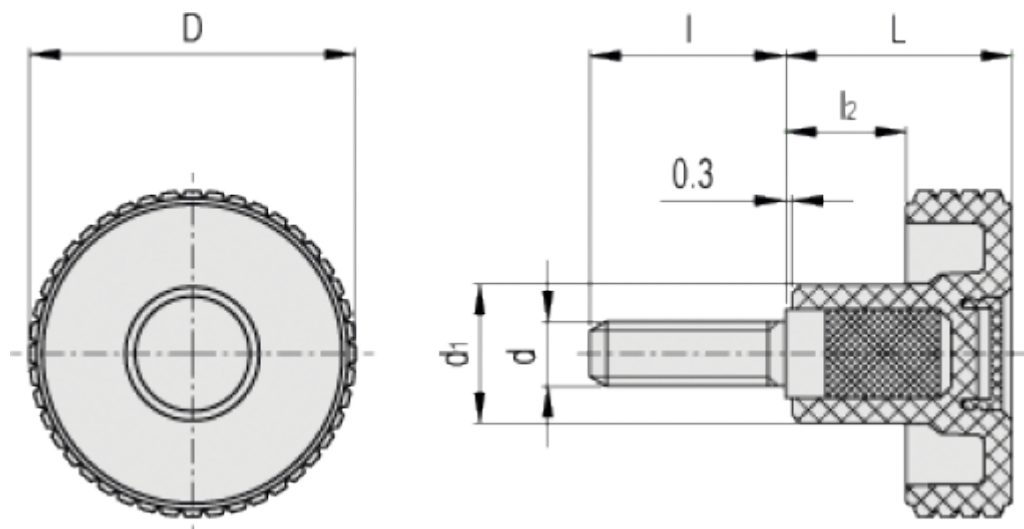

Data Sheet

Article number: 23020346414

Description: E+G Knurled knob MBT.70 p-M12x50-C4, Yellow

Measures

D	= 70
d1	= 24
d6g	= M12
L	= 42
I	= 50
l2	= 20.5